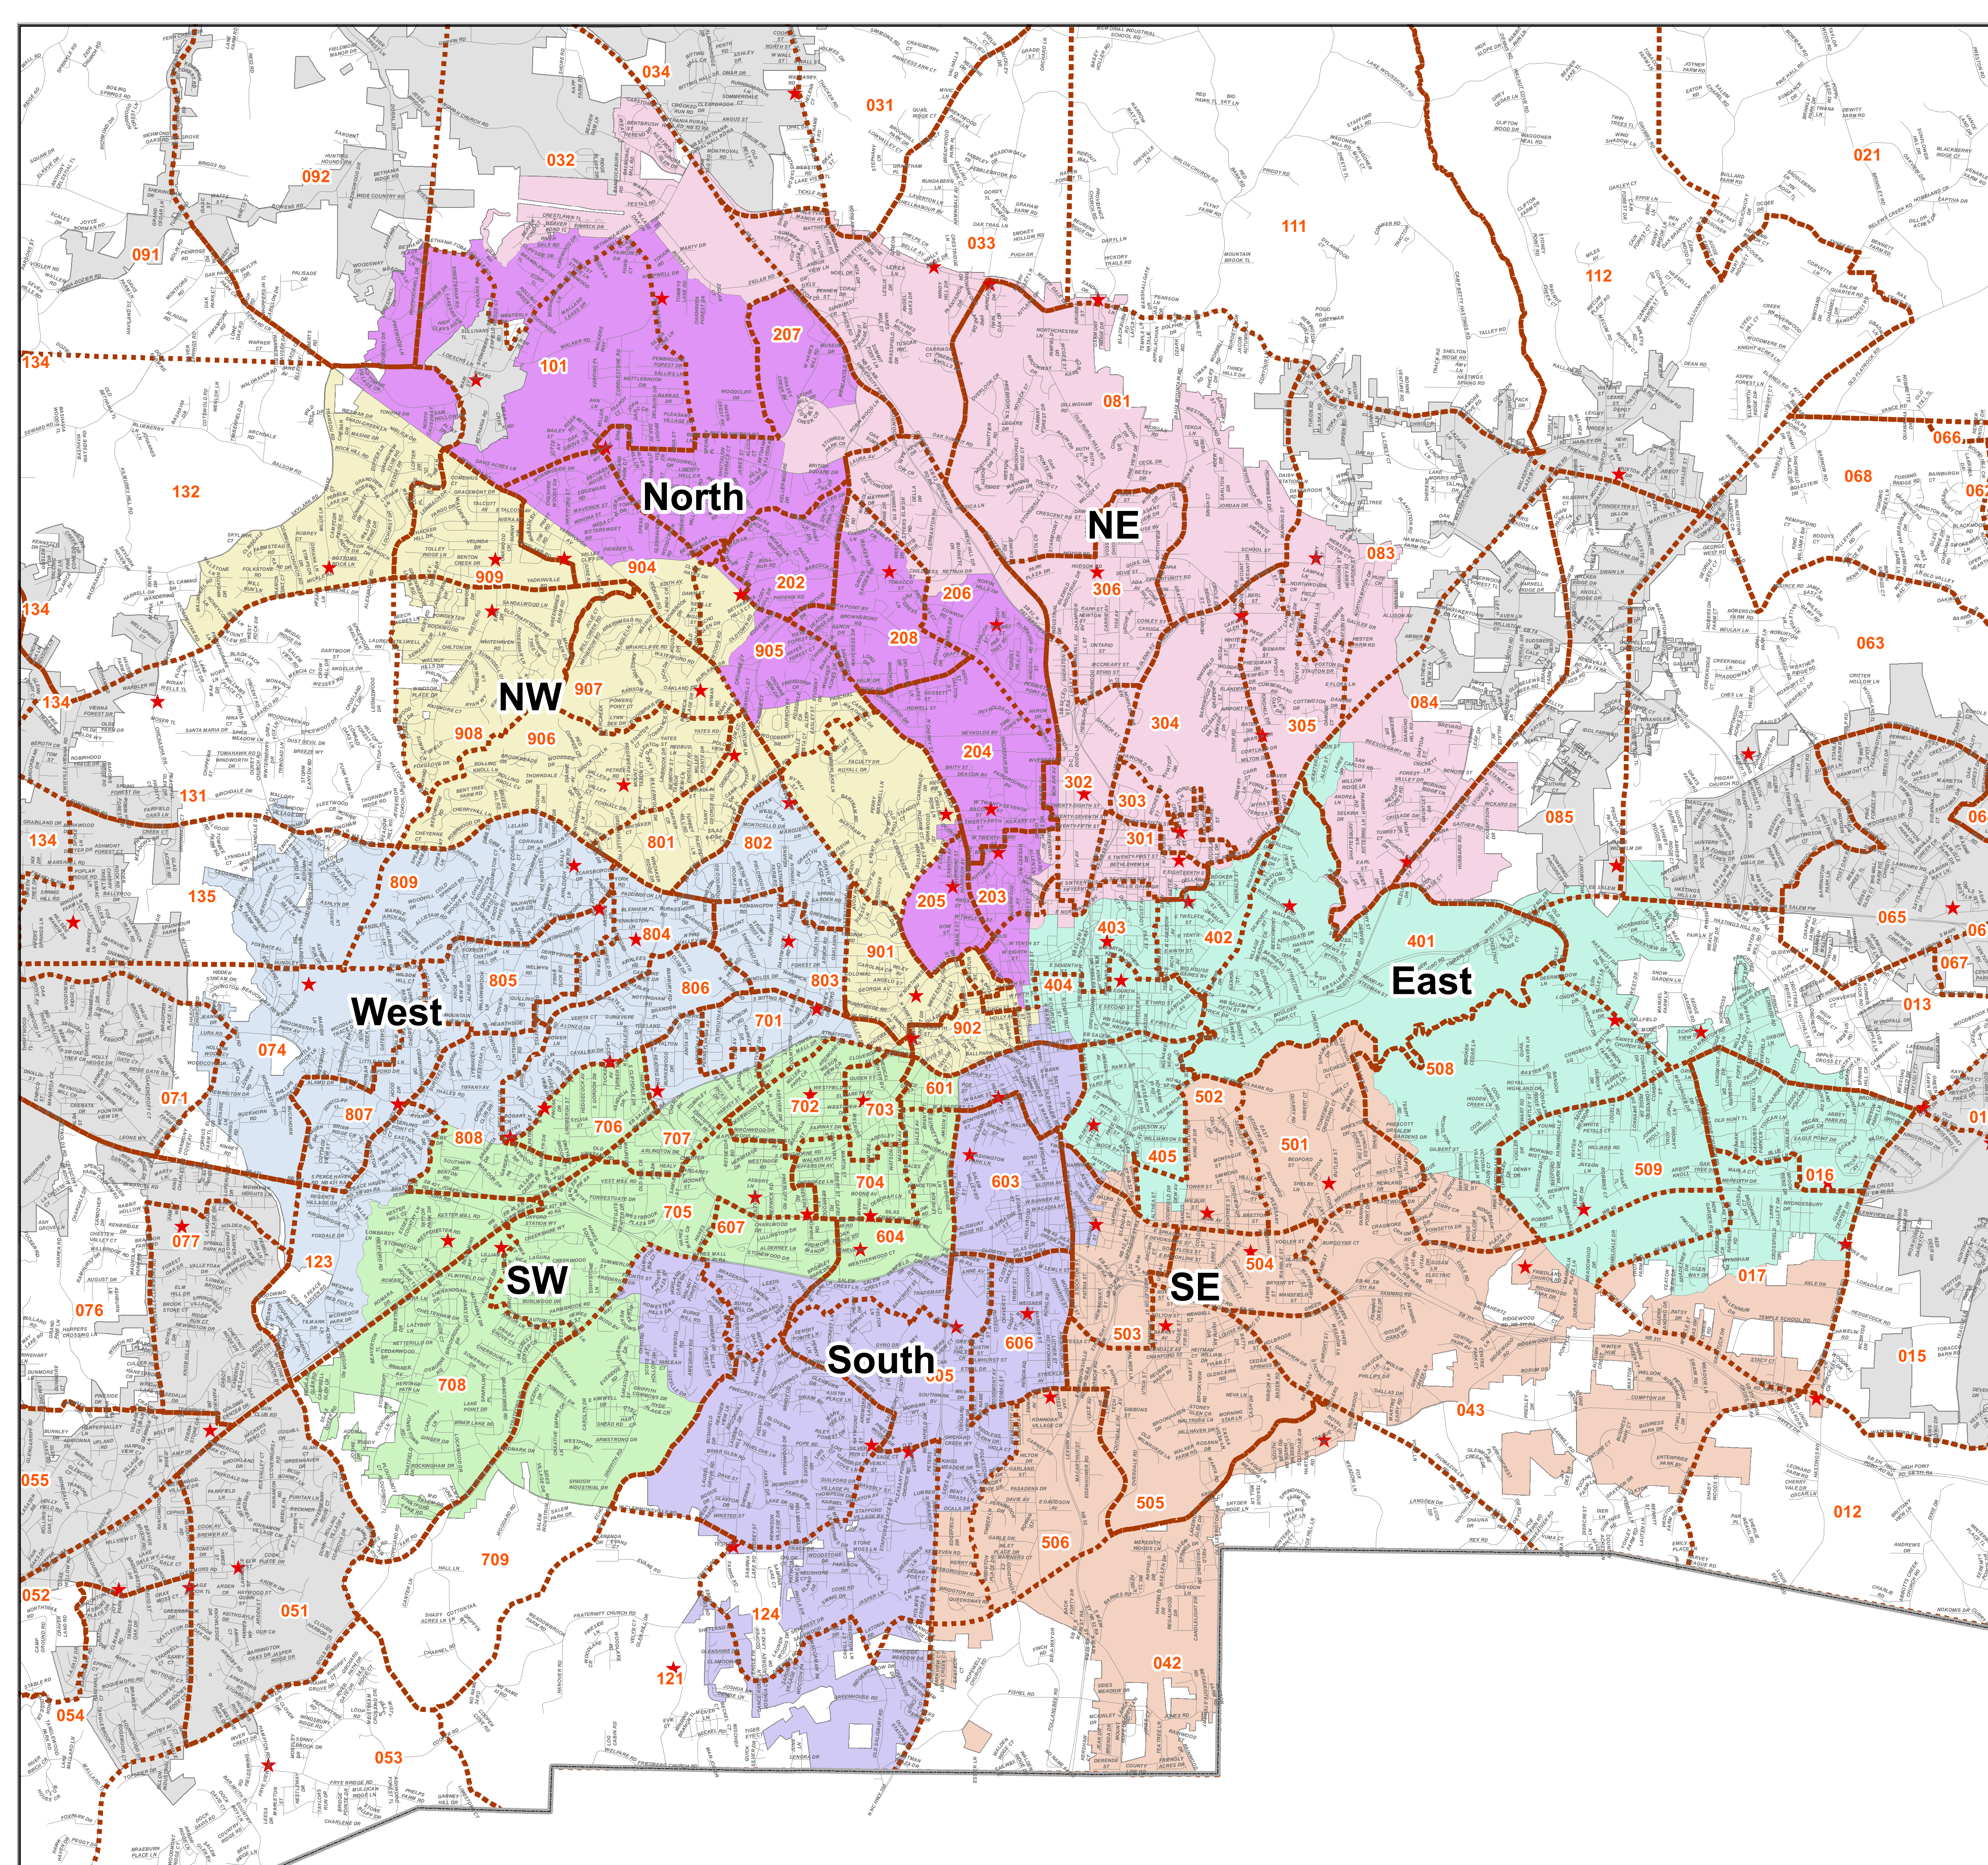

Forsyth County Board of Elections

City of Winston-Salem Wards

WARD

- East
- North
- Northeast
- Northwest
- South
- Southeast
- Southwest
- West
- Corporate Limits
- Precinct Boundary
- Polling Place
- Streets
- County Boundary

Polling Place for Precincts 76 and 202 TBD

Map Created: December 2021

Data Source:
Forsyth County Board of Elections
& MapForsyth