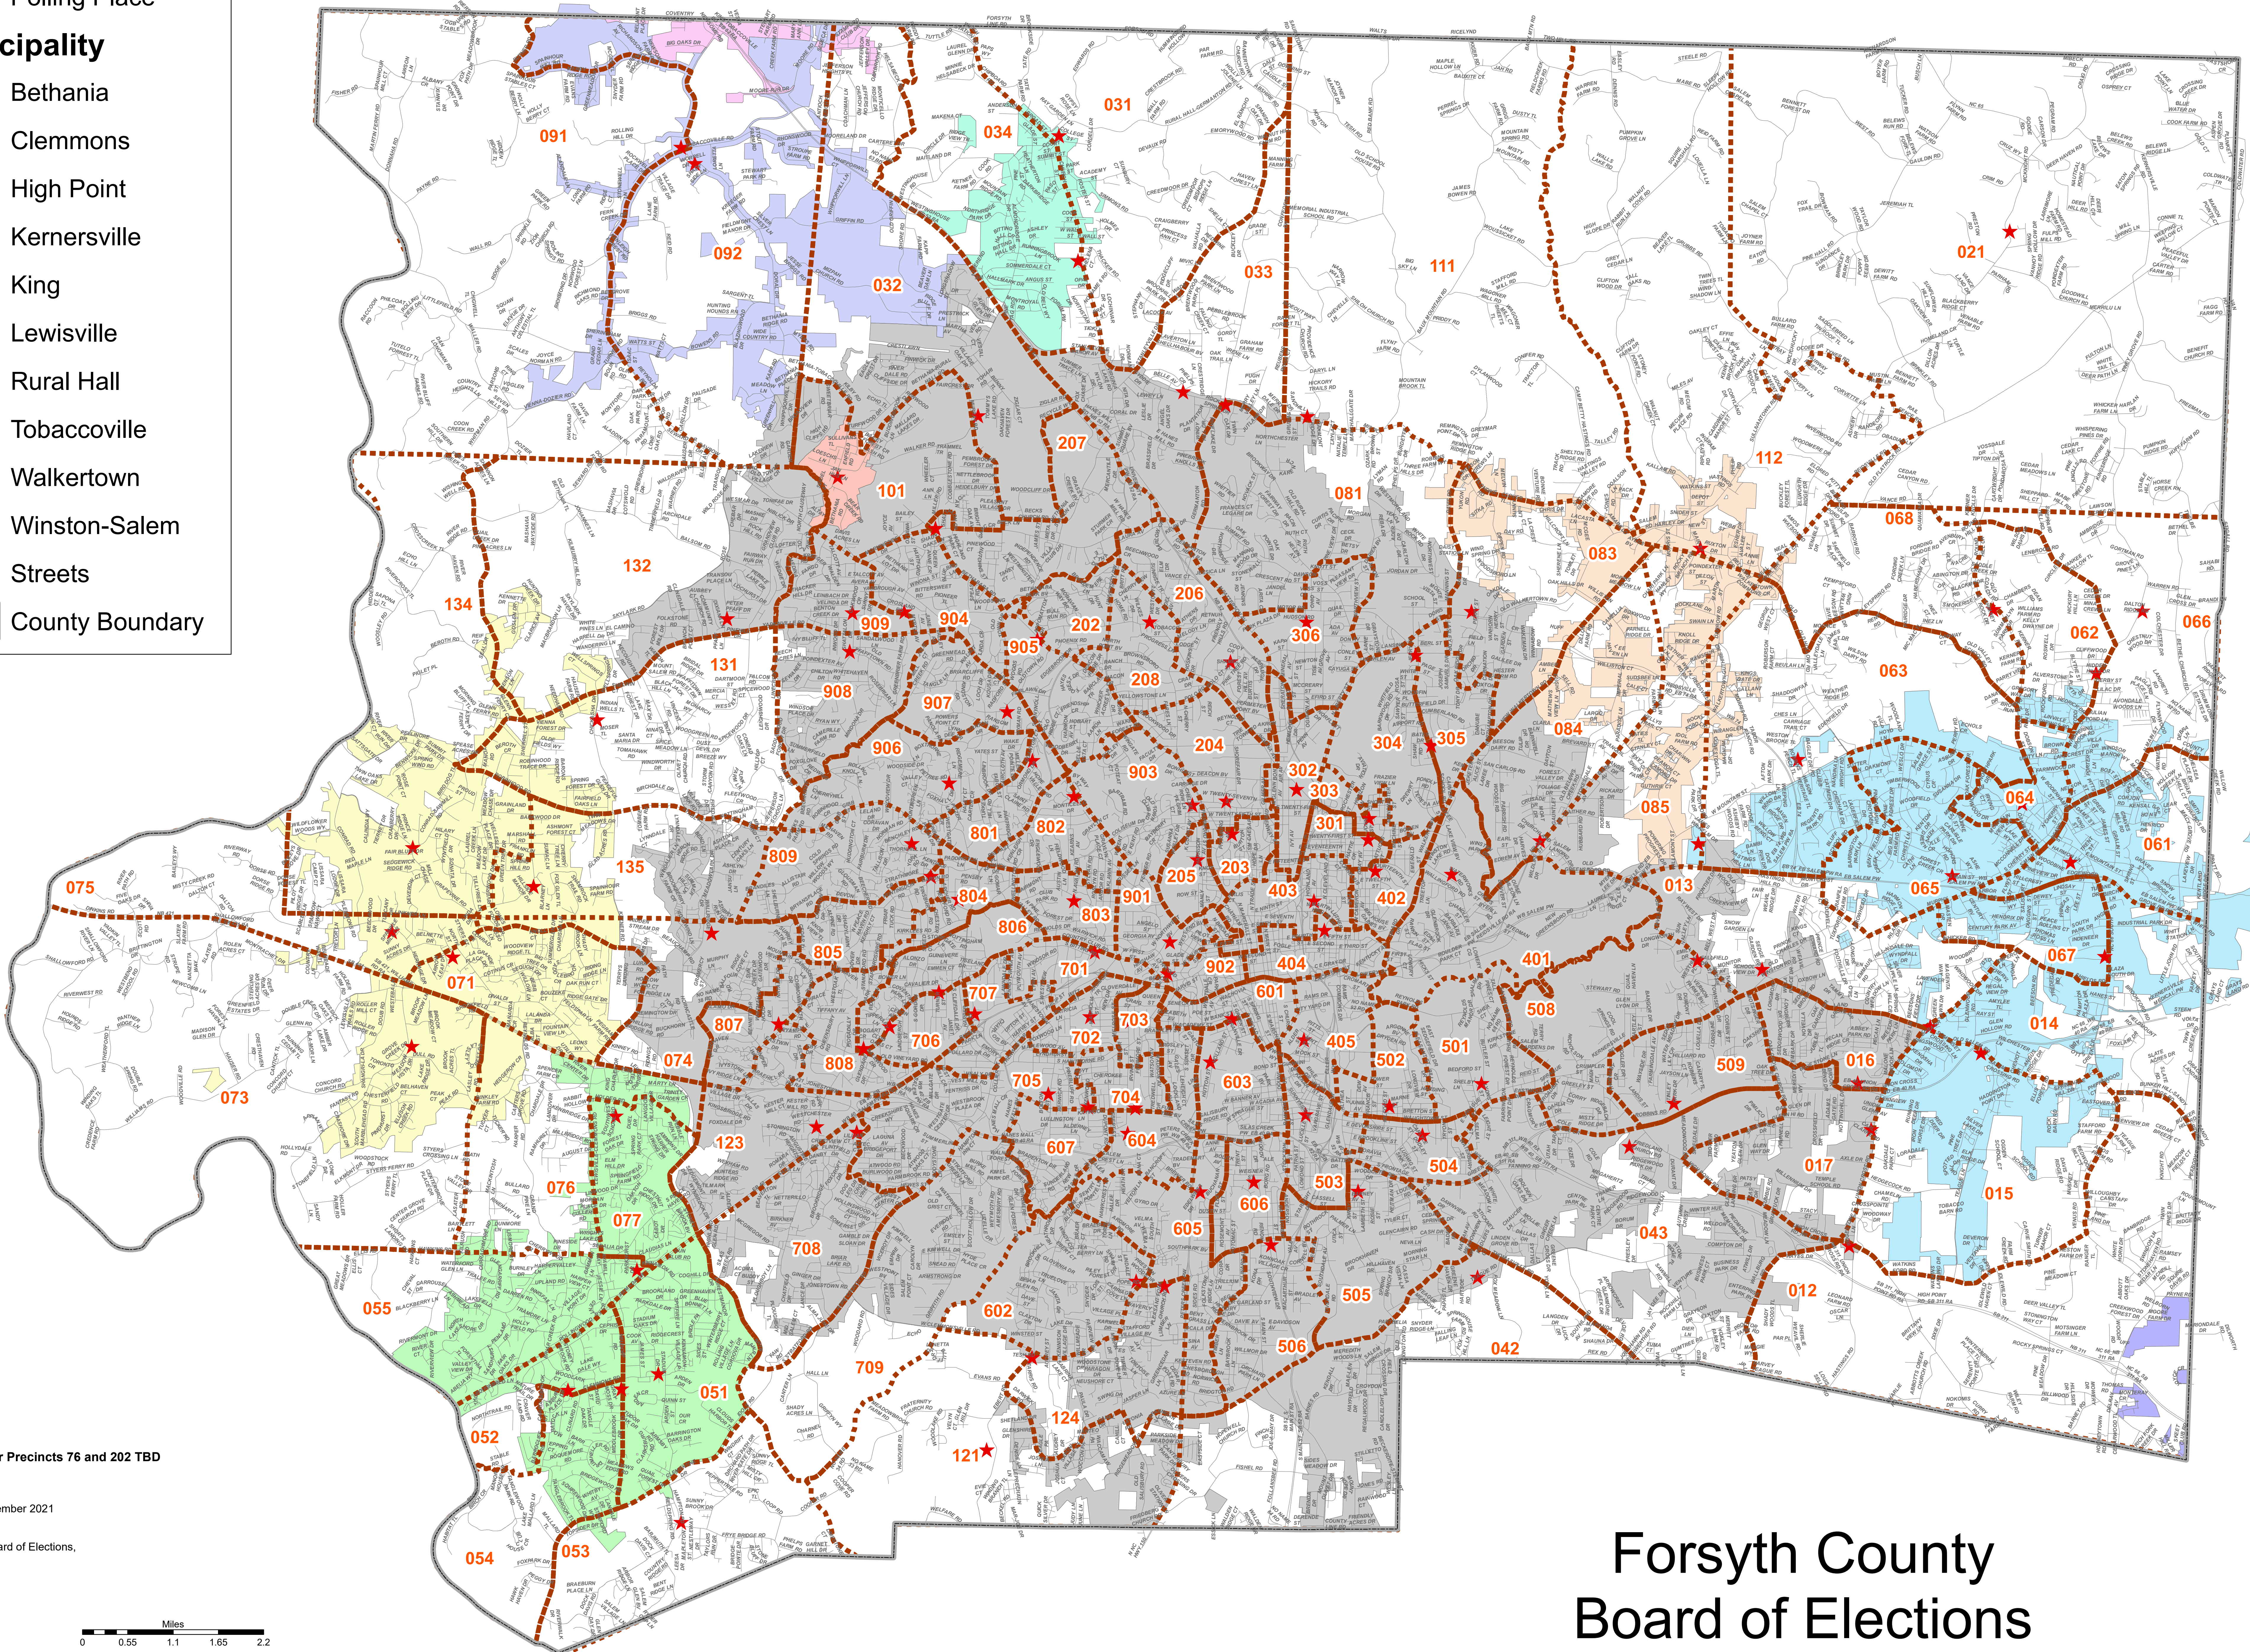

-  Precinct Boundary
-  Polling Place

Municipality

-  Bethania
-  Clemmons
-  High Point
-  Kernersville
-  King
-  Lewisville
-  Rural Hall
-  Tobaccoville
-  Walkertown
-  Winston-Salem
-  Streets
-  County Boundary

Polling Place for Precincts 76 and 202 TBD

Map Created: December 2021

Data Source:
Forsyth County Board of Elections,
MapForsyth

Miles
0 0.55 1.1 1.65 2.2

Forsyth County Board of Elections Voting Precincts