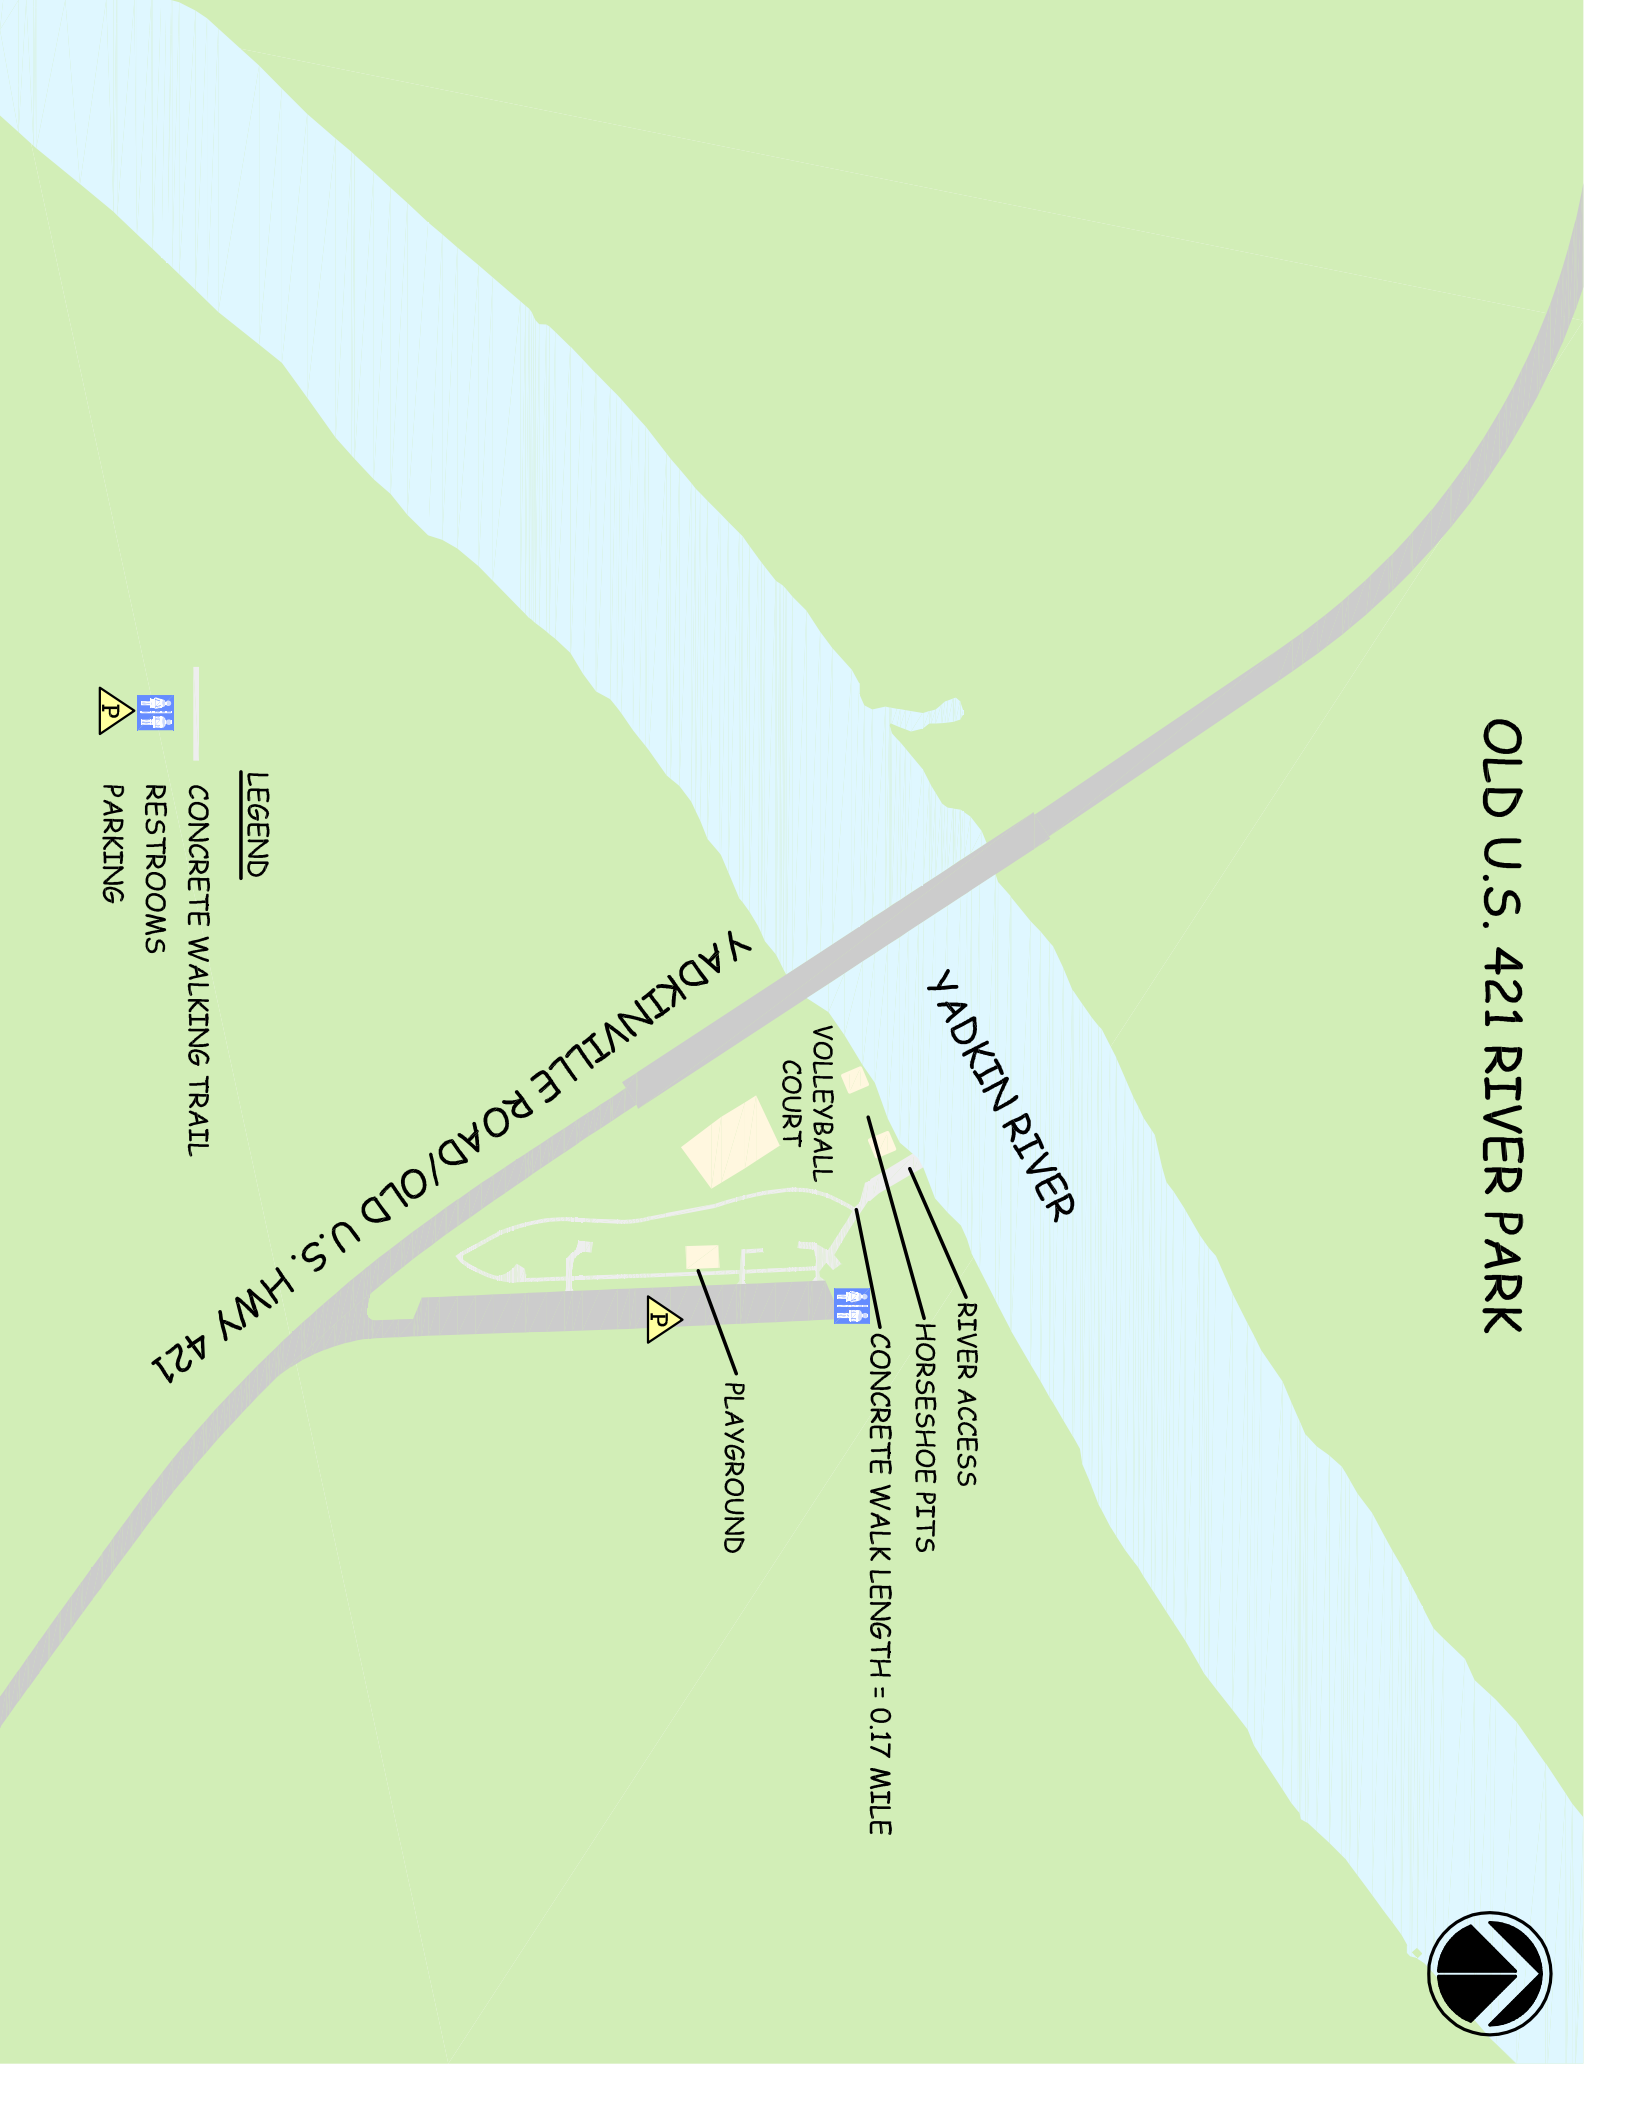

OLD U.S. 421 RIVER PARK

LEGEND

- CONCRETE WALKING TRAIL
- RESTROOMS
- PARKING