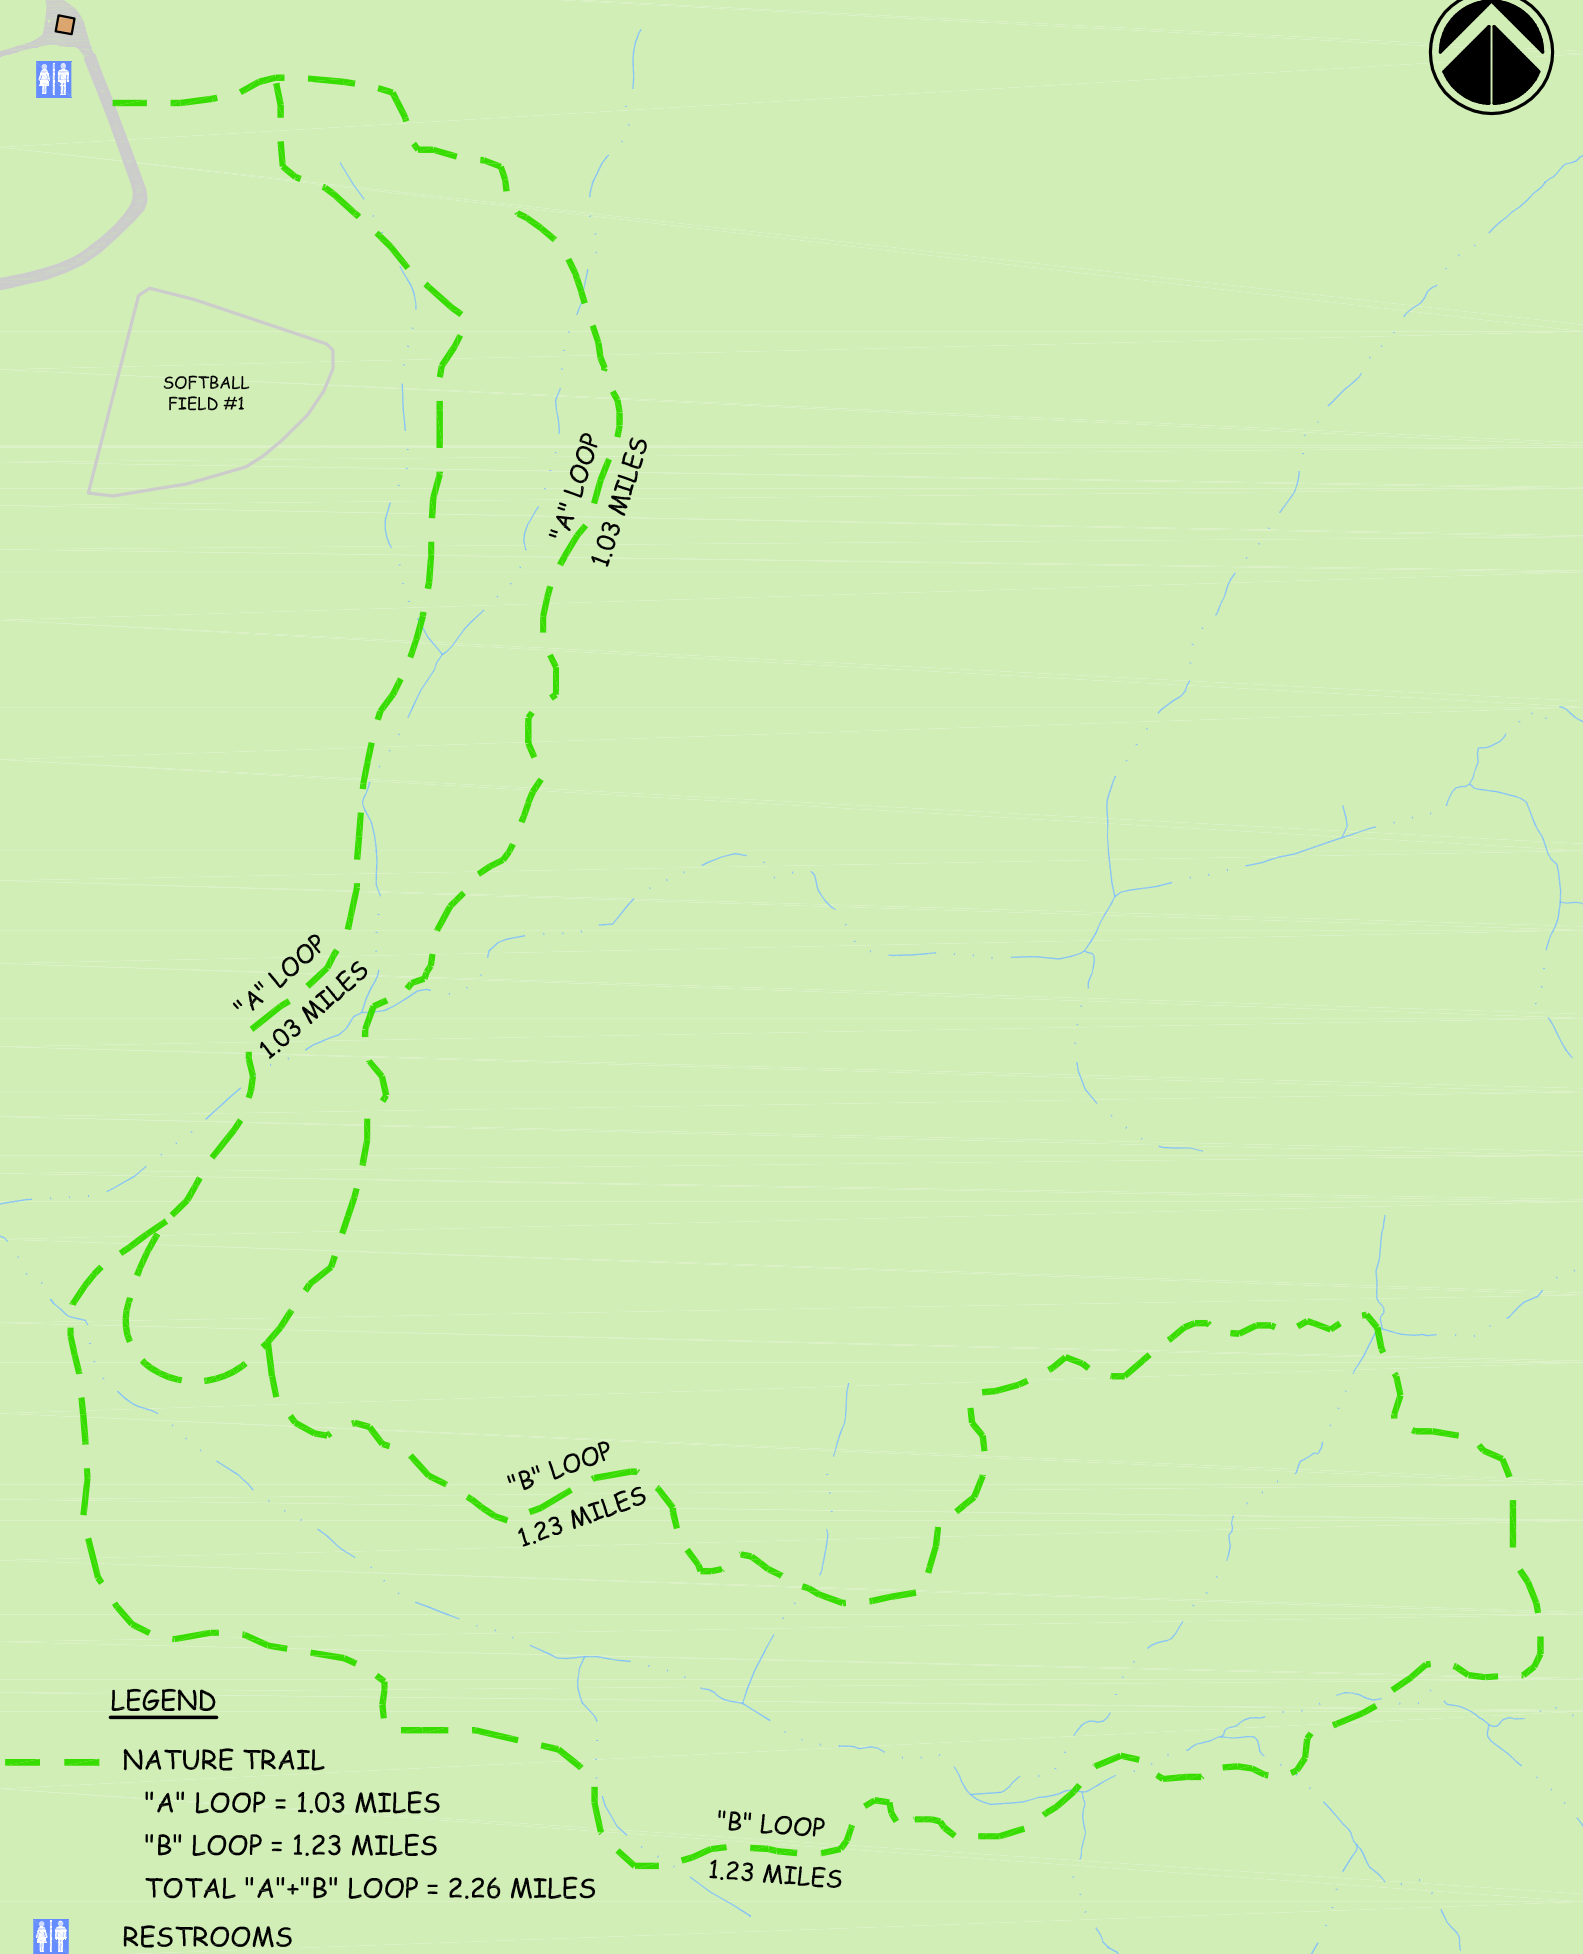

HORIZONS PARK - HIKING TRAILS

LEGEND

NATURE TRAIL

"A" LOOP = 1.03 MILES

"B" LOOP = 1.23 MILES

TOTAL "A"+"B" LOOP = 2.26 MILES

RESTROOMS

HORIZONS PARK

LEGEND

-  NATURE TRAIL
 - "A" LOOP = 1.03 MILES
 - "B" LOOP = 1.23 MILES
 - TOTAL "A"+"B" LOOP = 2.26 MILES
-  RESTROOMS
-  PARKING