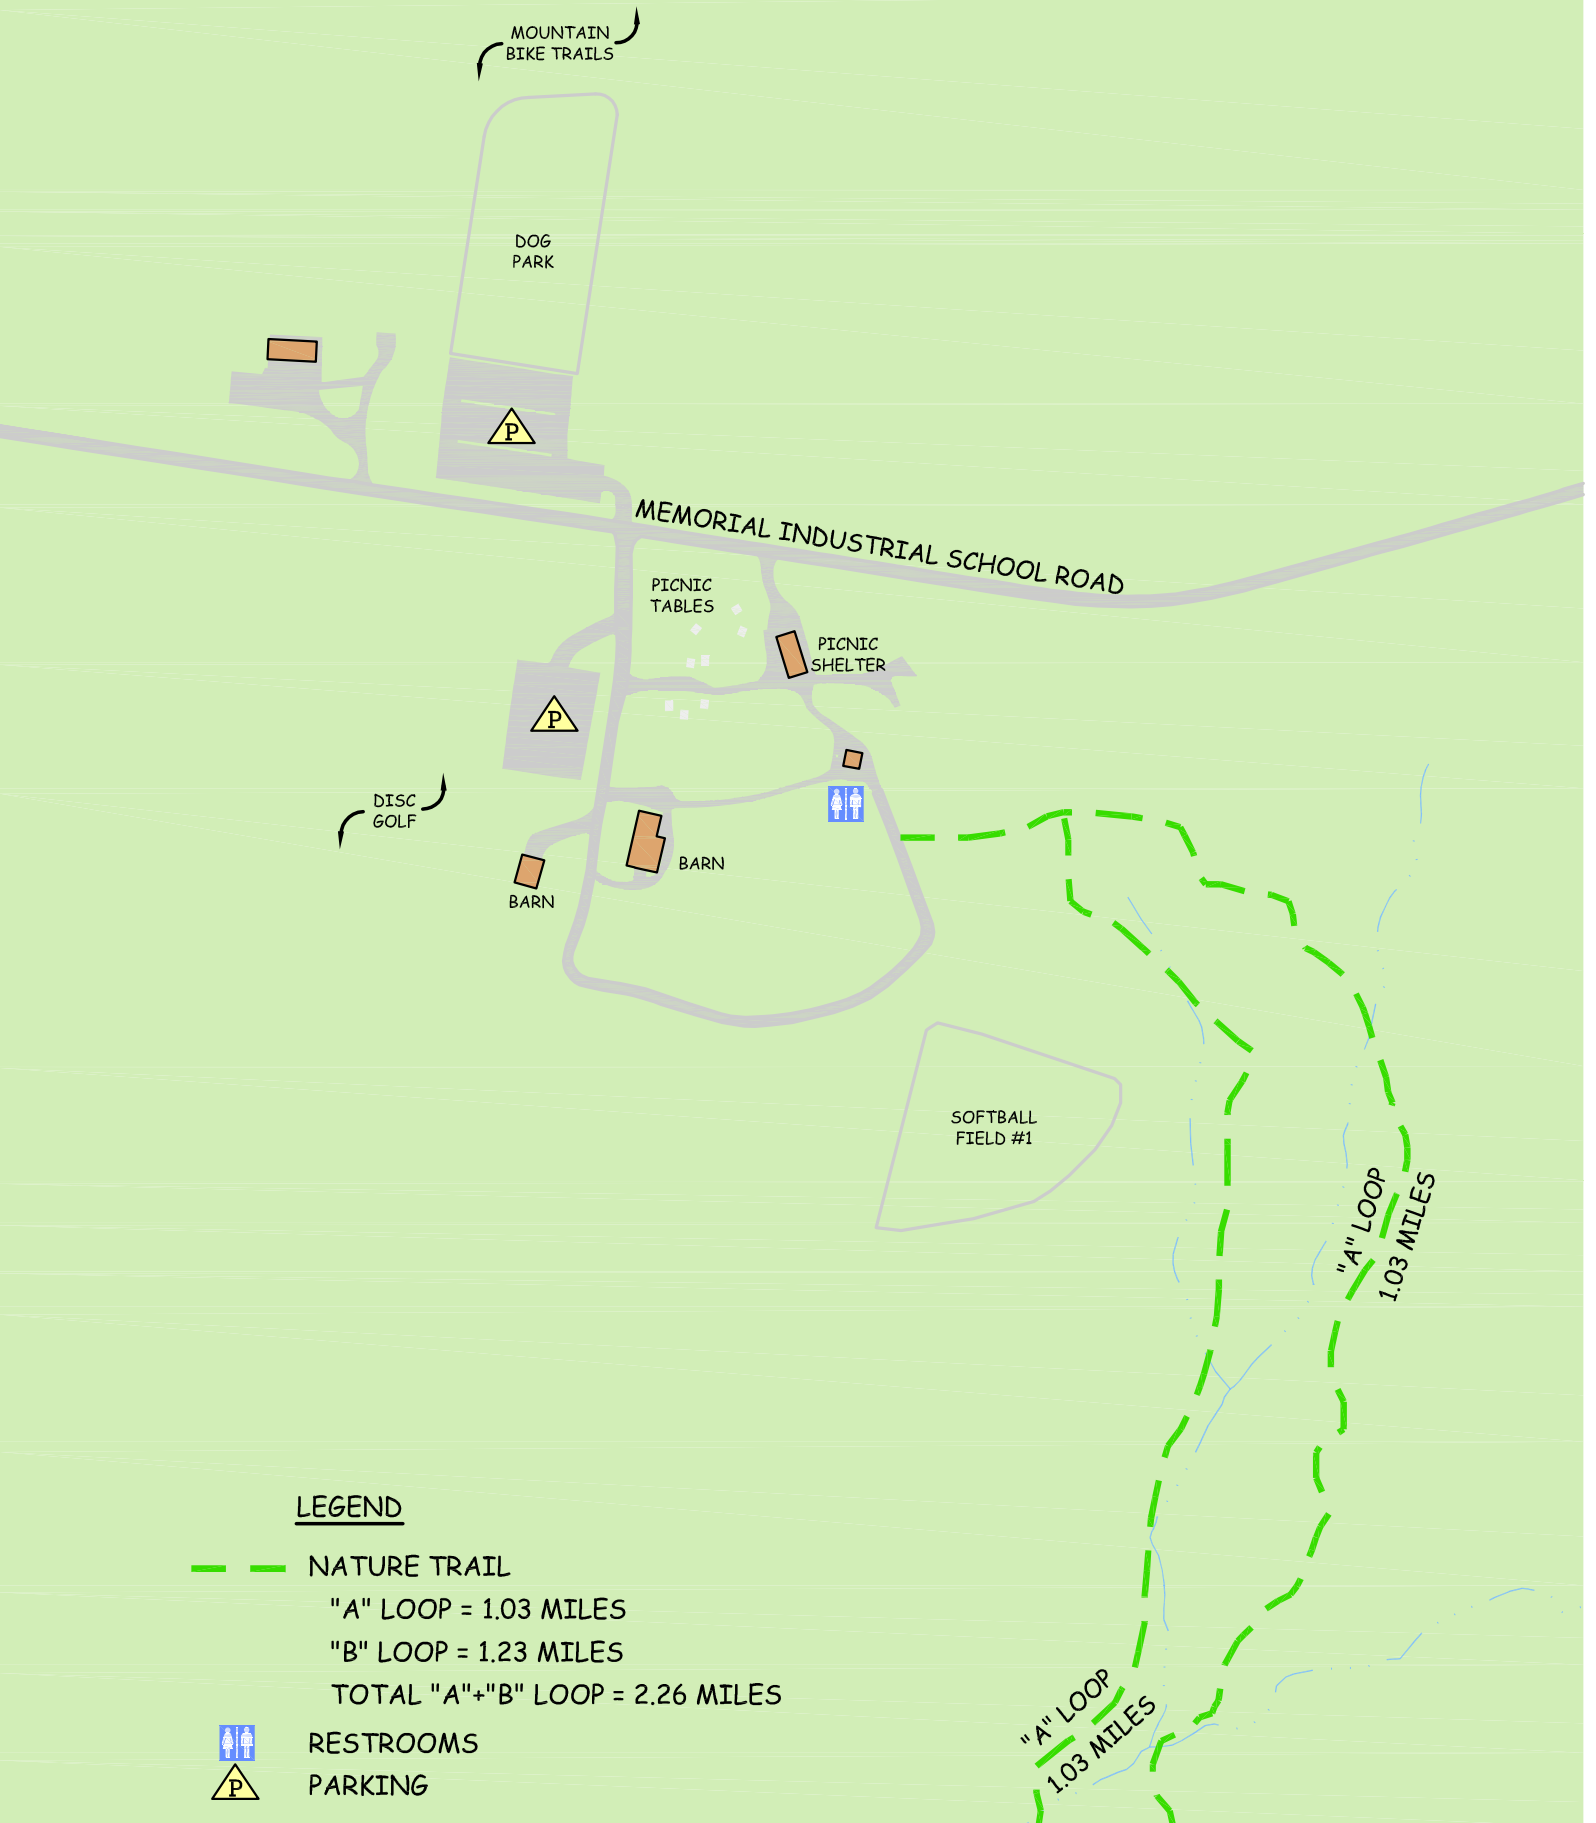

HORIZONS PARK - HIKING TRAILS

LEGEND

NATURE TRAIL

"A" LOOP = 1.03 MILES

"B" LOOP = 1.23 MILES

TOTAL "A"+"B" LOOP = 2.26 MILES

RESTROOMS

HORIZONS PARK

LEGEND

-  NATURE TRAIL
 - "A" LOOP = 1.03 MILES
 - "B" LOOP = 1.23 MILES
 - TOTAL "A"+"B" LOOP = 2.26 MILES
-  RESTROOMS
-  PARKING