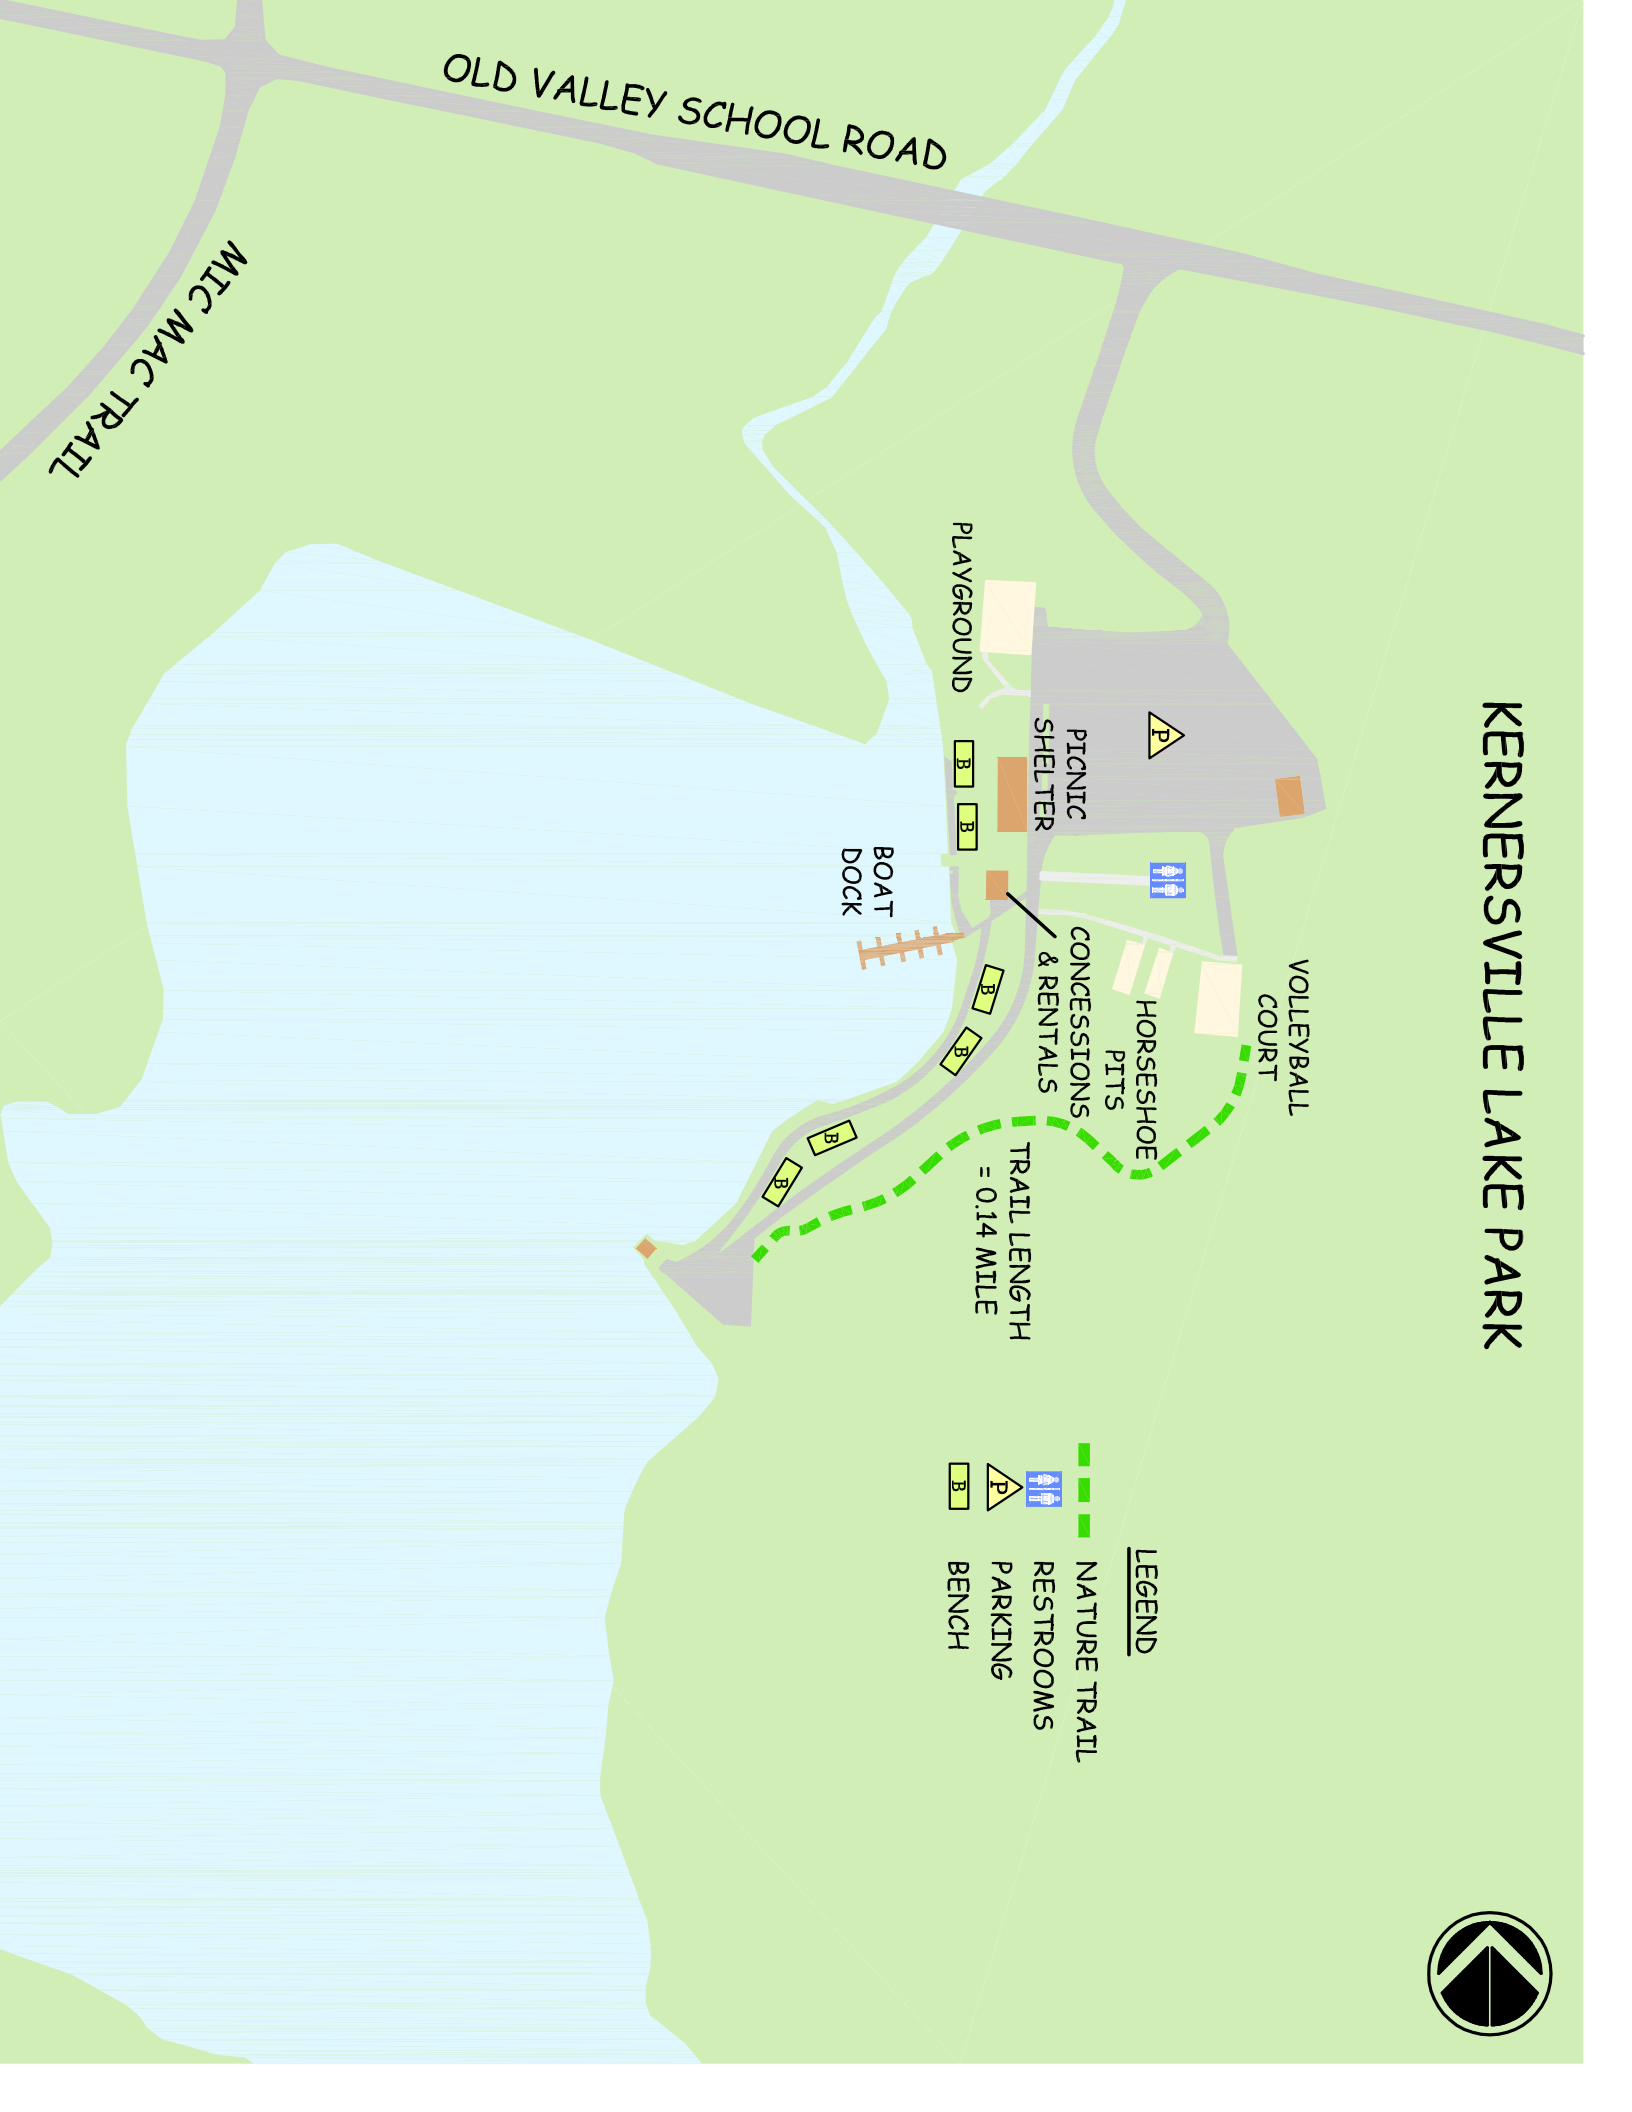

KERNERSVILLE LAKE PARK

LEGEND

-  NATURE TRAIL
-  RESTROOMS
-  PARKING
-  BENCH